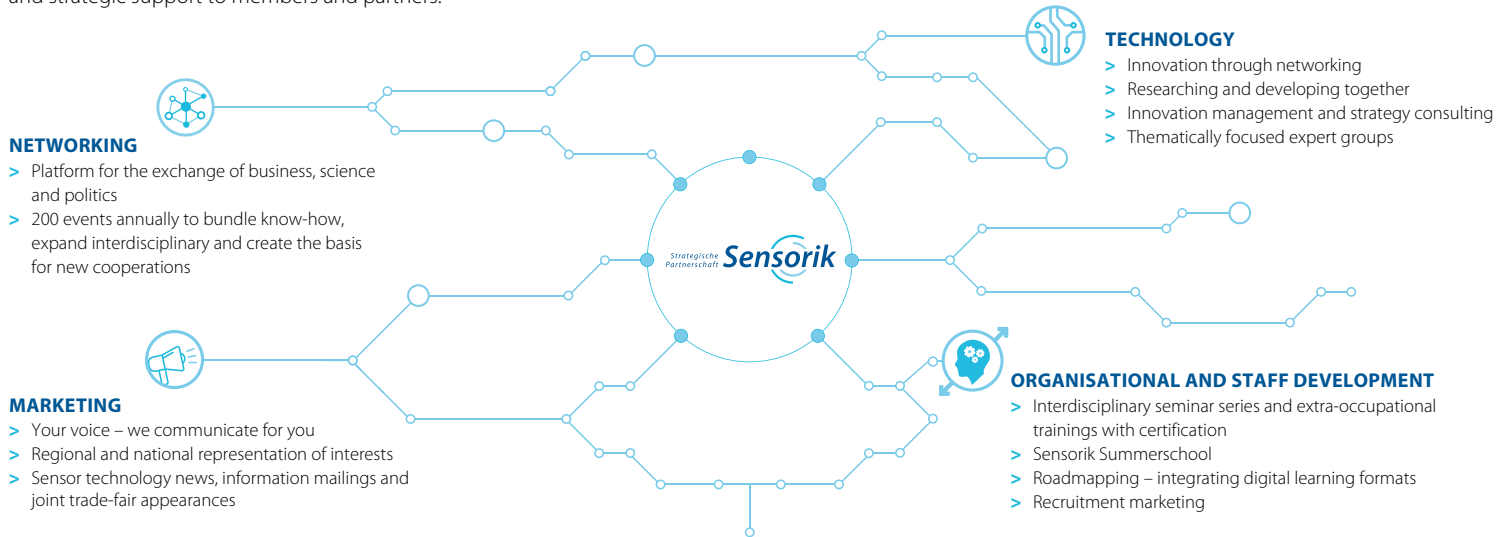

www.sensorik-bayern.de

Sensor Technology – Driving Force for Future Technologies

Megatrends such as machine learning and the (industrial) Internet of Things would not be feasible without sensors, the "sensory organs" of technology.

As a pioneer and supporting pillar of digitization, sensor technology provides impetus for all future technologies.

The mission of the sensor technology network is to secure and expand Bavaria's technology and market leadership worldwide.

Our Members

The Bavarian sensor technology network is made up of over 80 leading, highly innovative companies and institutions worldwide. Experts from science, research and development as well as vocational training complement this high-tech expertise.

Your Benefit – Offers and Services in our Network

Since 2006, Strategische Partnerschaft Sensorik e.V. has bundled the existing sensor technology expertise on behalf of the Free State of Bavaria in order to sustainably strengthen the innovative power and future viability of companies and institutions. As a regional network for the industry, we provide operational and strategic support to members and partners.